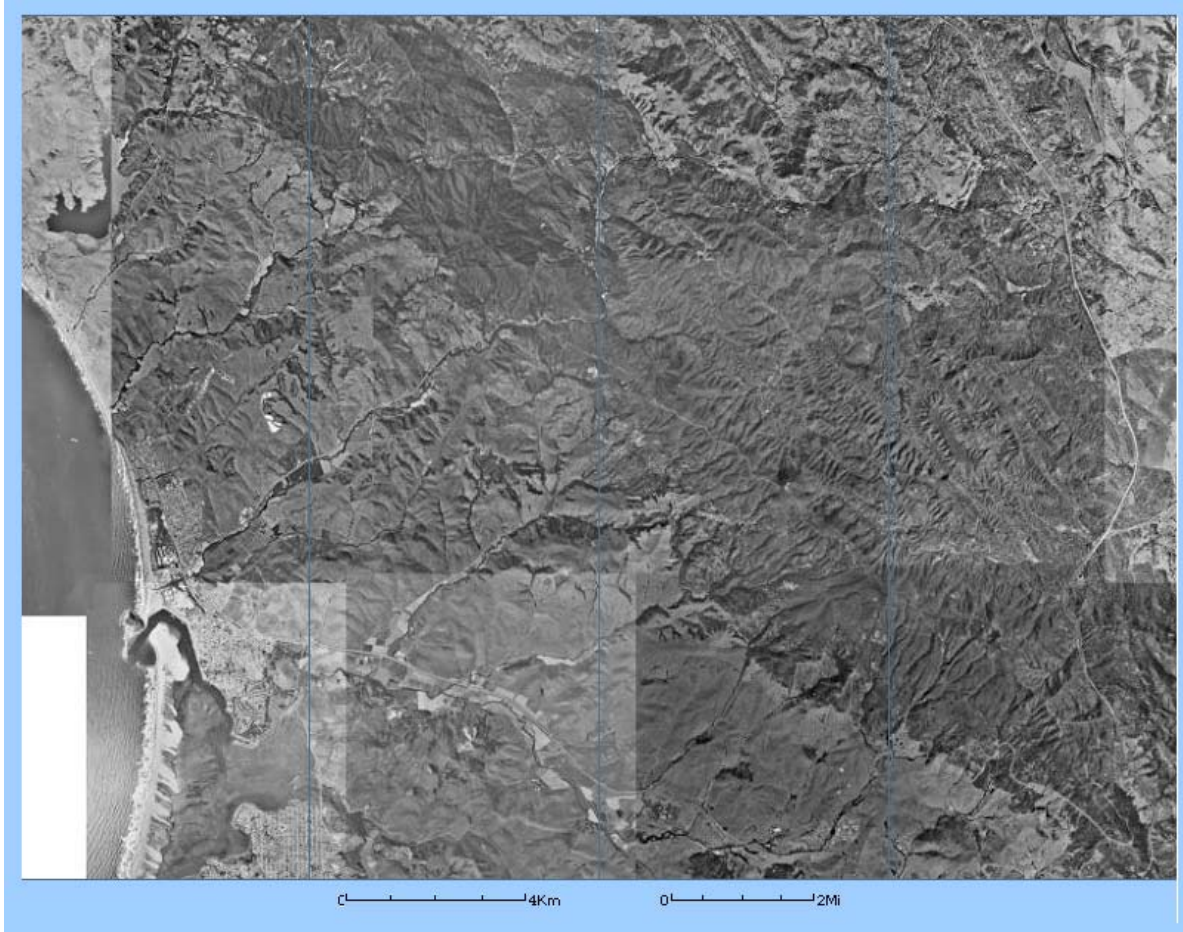

A second NovaRoam is placed on Tassajera Peak, in San Luis Obispo, California, at an elevation of 2760 feet. This NovaRoam is configured to operate in repeater mode. The distance between the base station and the repeater is nine miles.

The third NovaRoam is located at the business that requires the high-speed Internet access. This NovaRoam is located 24 miles from the repeater.

A Decibel DB498-K yagi antenna, which provides 9 dBd (11 dBi) of gain, is used as the antenna at each location.

**Figure 1: The positioning of the endpoints in relation to the repeater node**

**Figure 2: Area Terrain**

**Figure 3: Satellite Image of the Area**