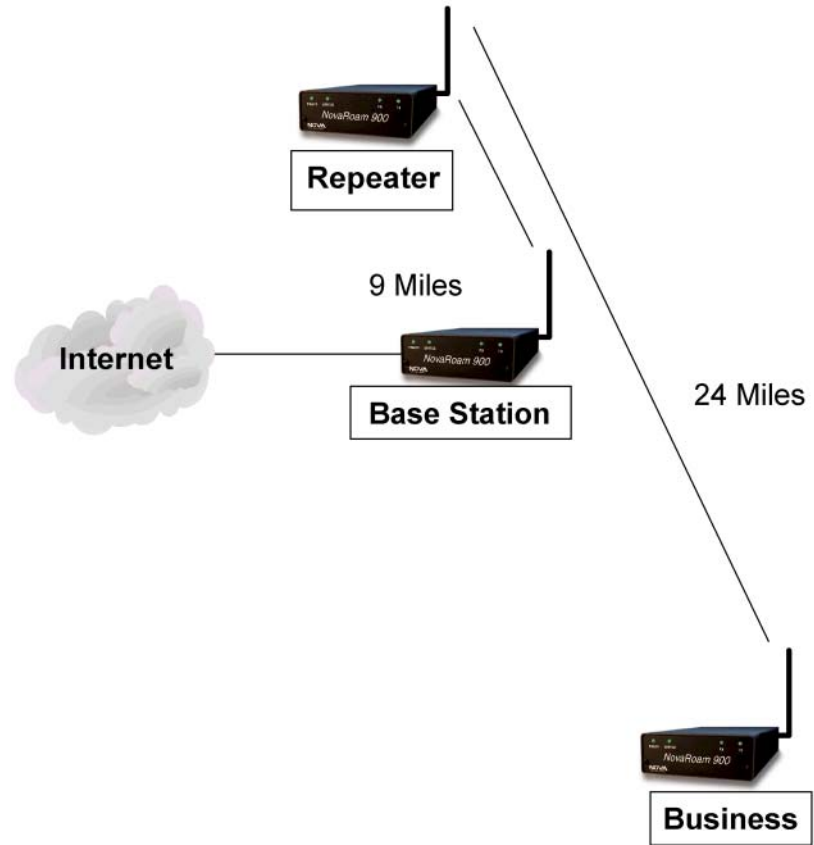

## Objective

---

Provide a high-speed wireless data link for the purpose of Internet connectivity. The link must cover a total distance of 35 miles and must include firewall protection.

## Equipment

---

Three NovaRoam 900 Wireless Routers are involved in this link: one at the base station, one as a repeater node, and one at a business.

At the base station, a NovaRoam is connected to a 10/100 Mbps Ethernet switch that has been placed behind a Rebel Netwinder OfficeServer firewall. Full time Internet service is provided by Innovative Concepts using Wave Wireless equipment. The base station location is at an elevation of 320 feet.

A second NovaRoam is placed on Tassajera Peak, in San Luis Obispo, California, at an elevation of 2760 feet. This NovaRoam is configured to operate in repeater mode. The distance between the base station and the repeater is nine miles.

The third NovaRoam is located at the business that requires the high-speed Internet access. This NovaRoam is located 24 miles from the repeater.

A Decibel DB498-K yagi antenna, which provides 9 dBd (11 dBi) of gain, is used as the antenna at each location.